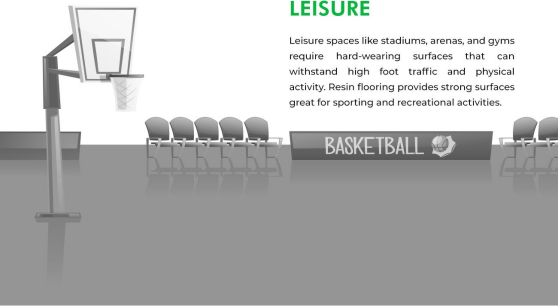

## EDUCATION AND OFFICES

Educational institutions and offices are some of the busiest spaces around. It experiences a constant stream of students and employees moving around on a daily basis.

- FLOWSHIELD QUARTZ**
- The Flowshield Quartz is a glossy floor surface with high-impact resistance and a self-smoothing resin. It also offers decorative speckled finishes for great visual quality.

## LEISURE

Leisure spaces like stadiums, arenas, and gyms require hard-wearing surfaces that can withstand high foot traffic and physical activity. Resin flooring provides strong surfaces great for sporting and recreational activities.